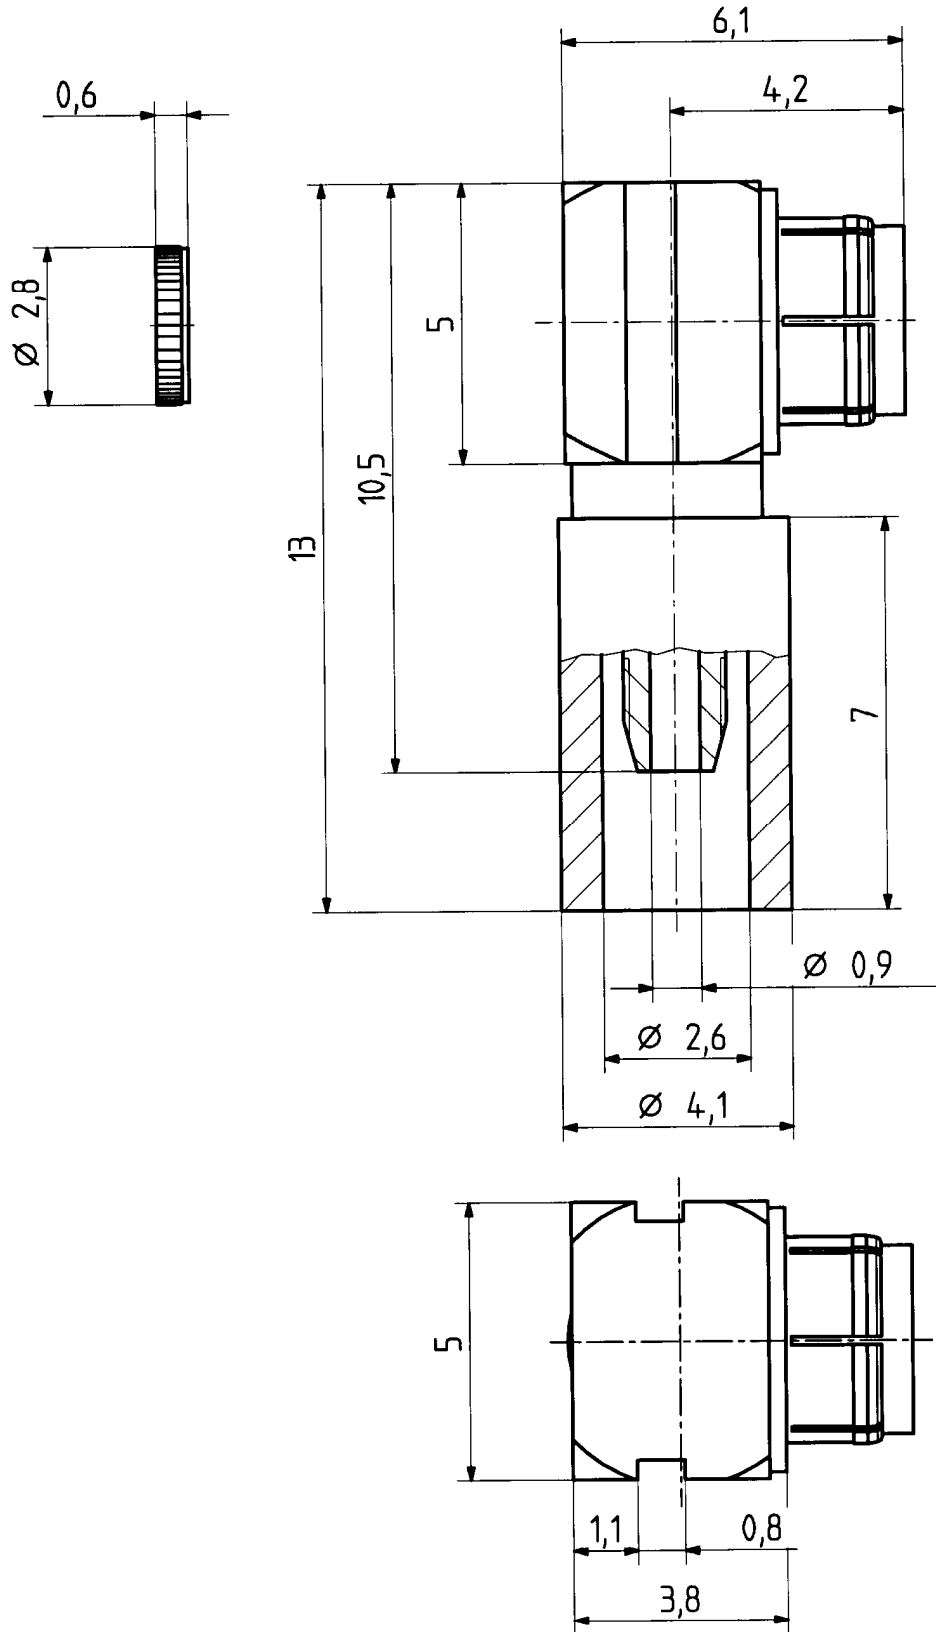

type : 16 MMBX-50-1-1		date	sign
drawn	07.09.99	4 788/STM	
checked	24.09.99	4 587/LL	
approved	8.10.99	4 587/LL	

scale

8:1

HUBER + SUHNER RFX

dimensions in mm

drawing number

4.13.31841

Index

a

OZ drawing :