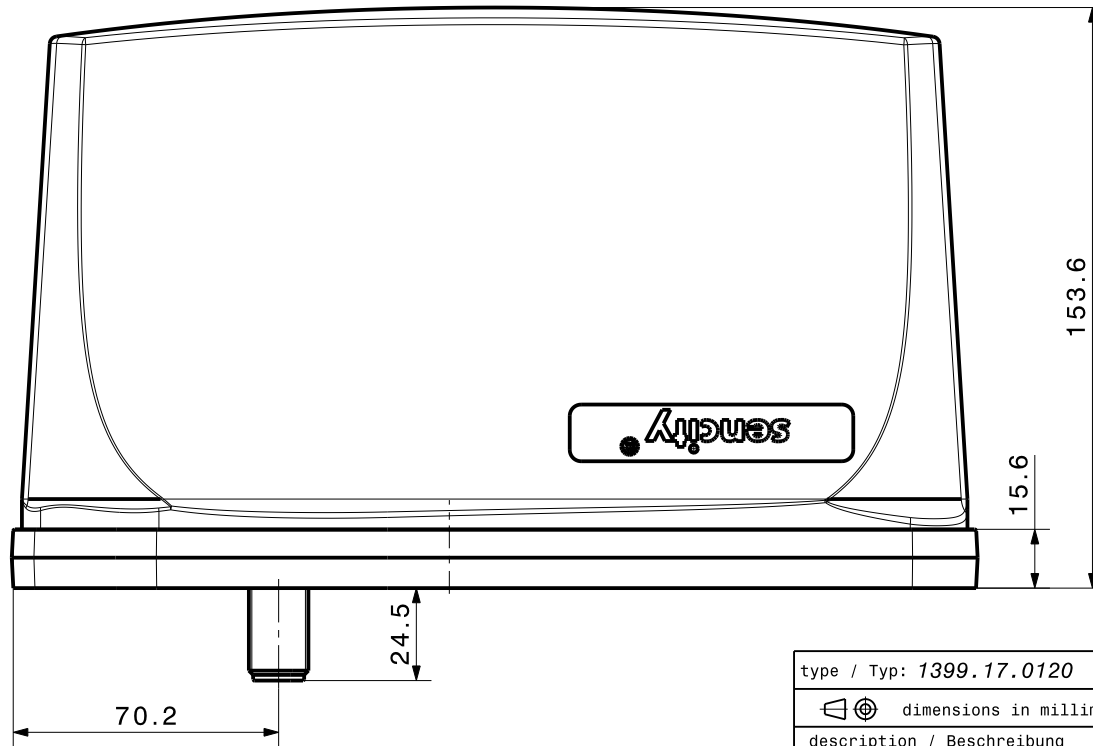

Ⓑ approved for prelaunch

type / Typ: 1399.17.0120		part no. / Teile Nr.: PRO-00143233		B sheet/Blatt XX / XX	
⊕ dimensions in millimeter [mm]		description / Beschreibung		drawing-no. / Zeichnungsnr.	
SWA-0459/360/4/25/V_1		DOU-00143233		Release	
alternative ID:				B	