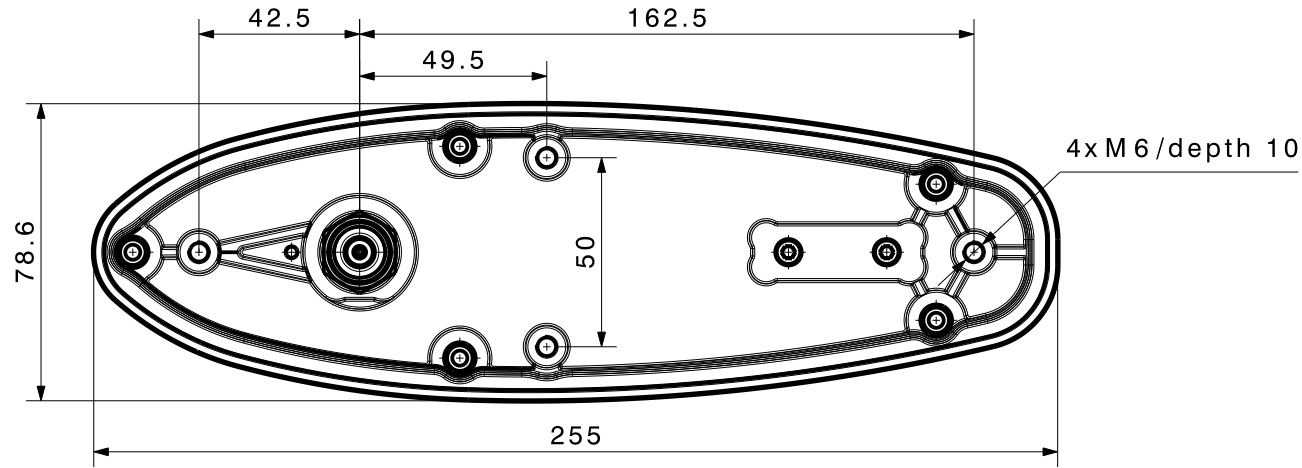

Ⓑ approved for prelaunch

type / Typ: 1399.17.0120		part no. / Teile Nr.: PRO-00143233		B sheet/Blatt XX / XX	
⊕ dimensions in millimeter [mm]		description / Beschreibung		drawing-no. / Zeichnungsnr.	
SWA-0459/360/4/25/V_1		DOU-00143233		Release	
alternative ID:				B	