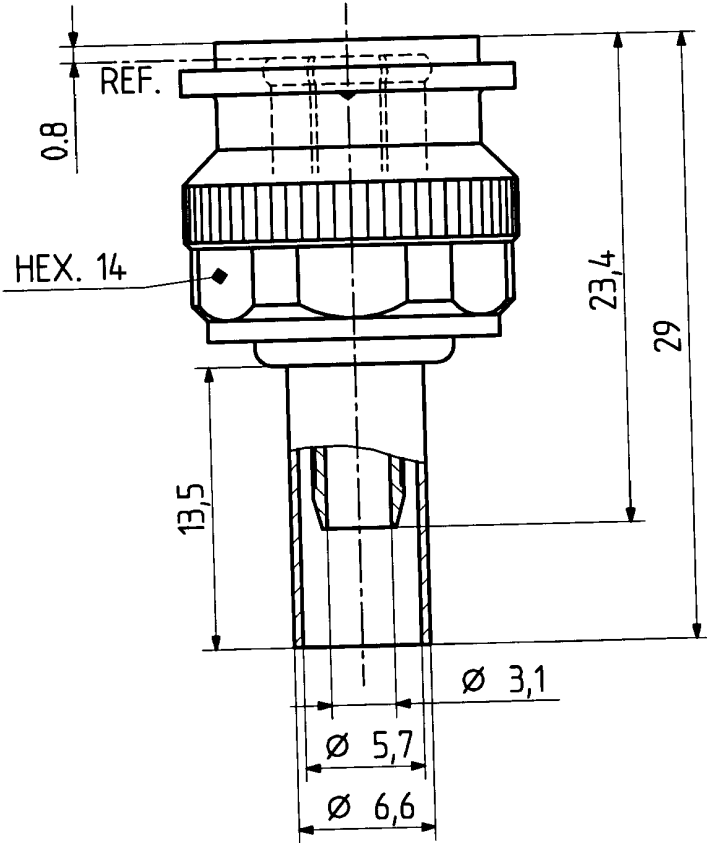

type : 11 TNC-50-3-117		date	sign
drawn	16.03.00	4726/KRI	
checked	20.3.00	495	
approved	20.3.00	495	

scale 2,5:1

scale 3:1

HUBER + SUHNER RFX

dimensions in mm

drawing number

4.13.32725

Index