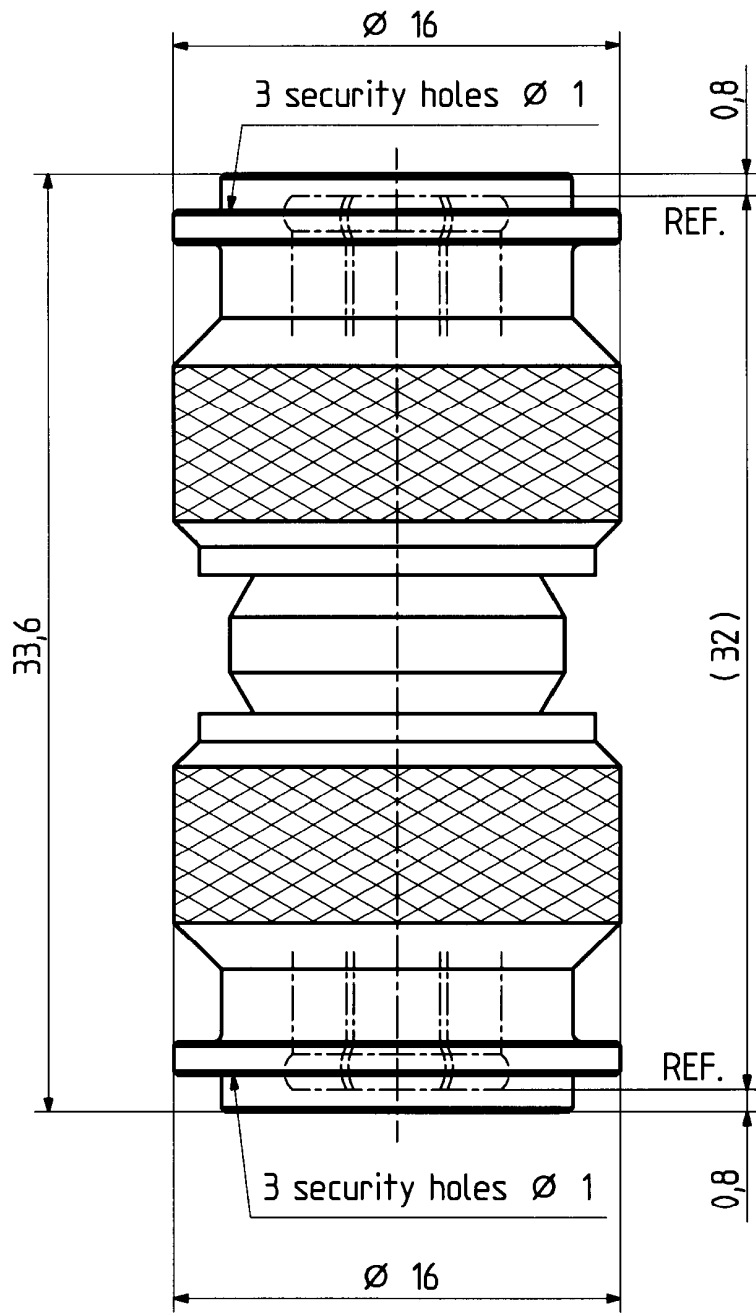

	date	sign
drawn	31.07.00	4726/KRI
checked	31.7.00	4/186 / [signature]
approved	31.7.00	4/186 / [signature]

H+S 701 448.05

scale  
4:1

HUBER + SUHNER RFX

dimensions in mm

drawing number  
4.13.33372

OZ drawing :