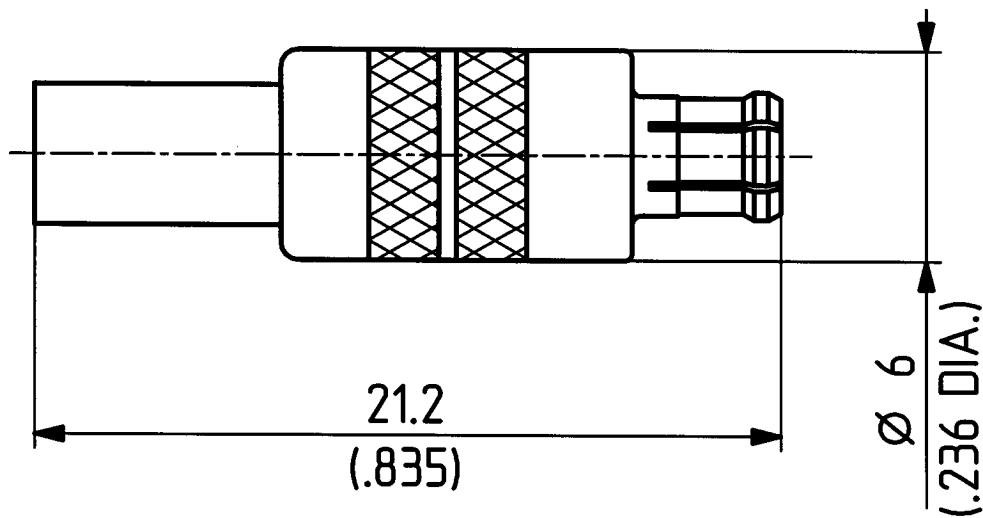

	date	sign
drawn	18.10.01	4515/H.G.
checked	18.10.01	4726/Bom
approved	18.10.01	4726/Bom

11 MCX-75-2-6

H+S 701 4.4.8.05

scale

5:1

HUBER + SUHNER  
CH-ITC-RBS-CON

dimensions in mm

drawing number