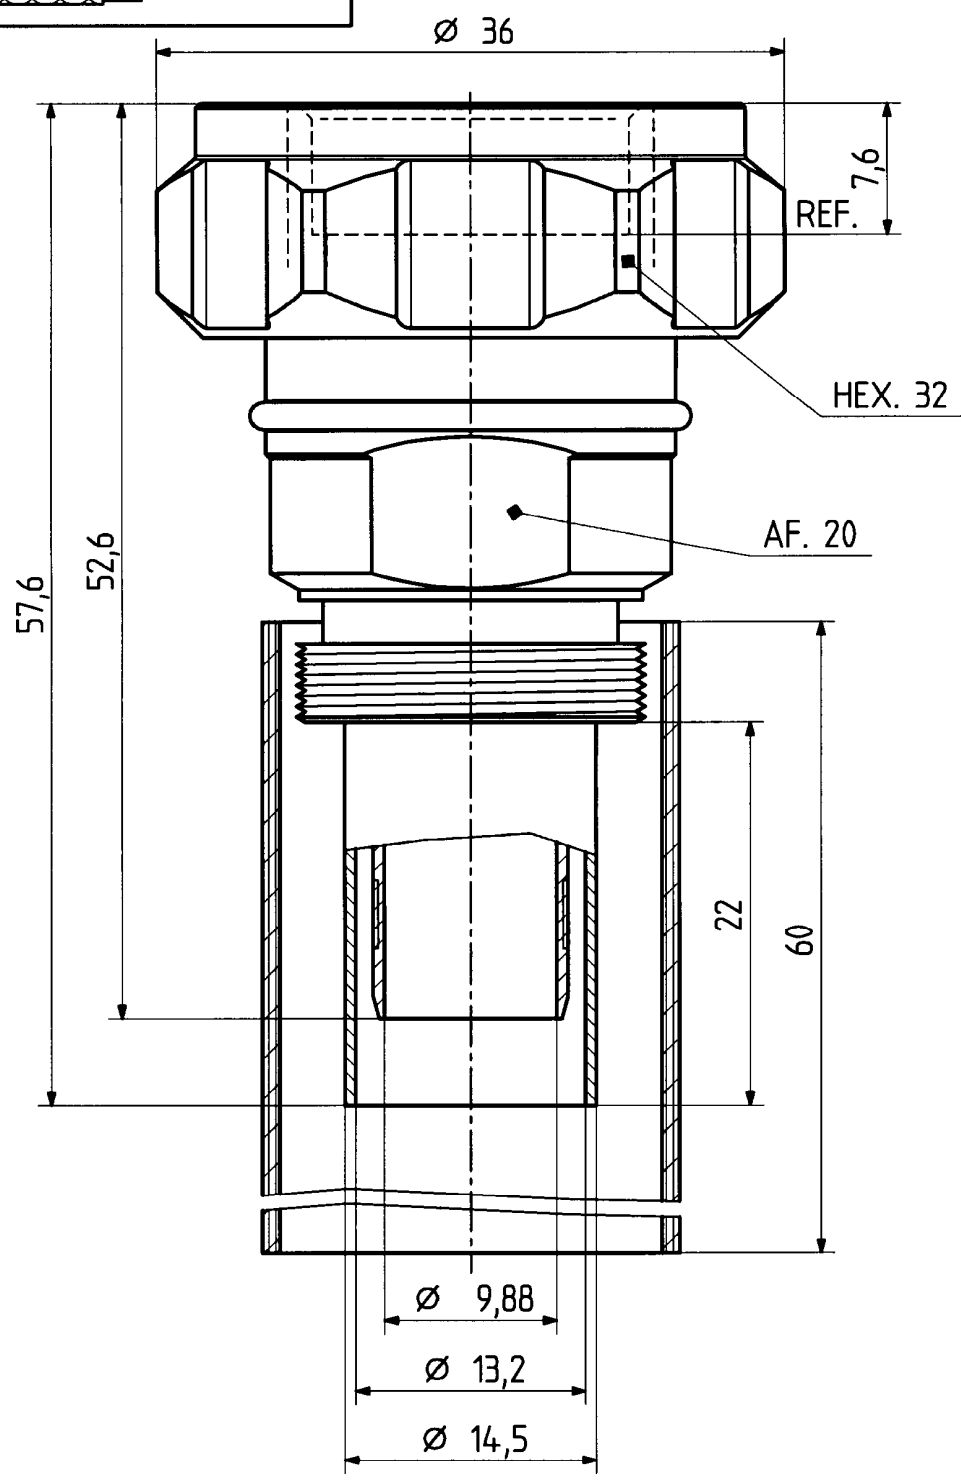

	date	sign
drawn	07.08.00	4515/CHU
checked	8.8.00	47271gms
approved	8.8.00	47271gms

H+S 701 448.05

scale
2,5 : 1

HUBER + SUHNER RFX

drawing number
3.13.32149

Index
b

dimensions in mm

OZ drawing :