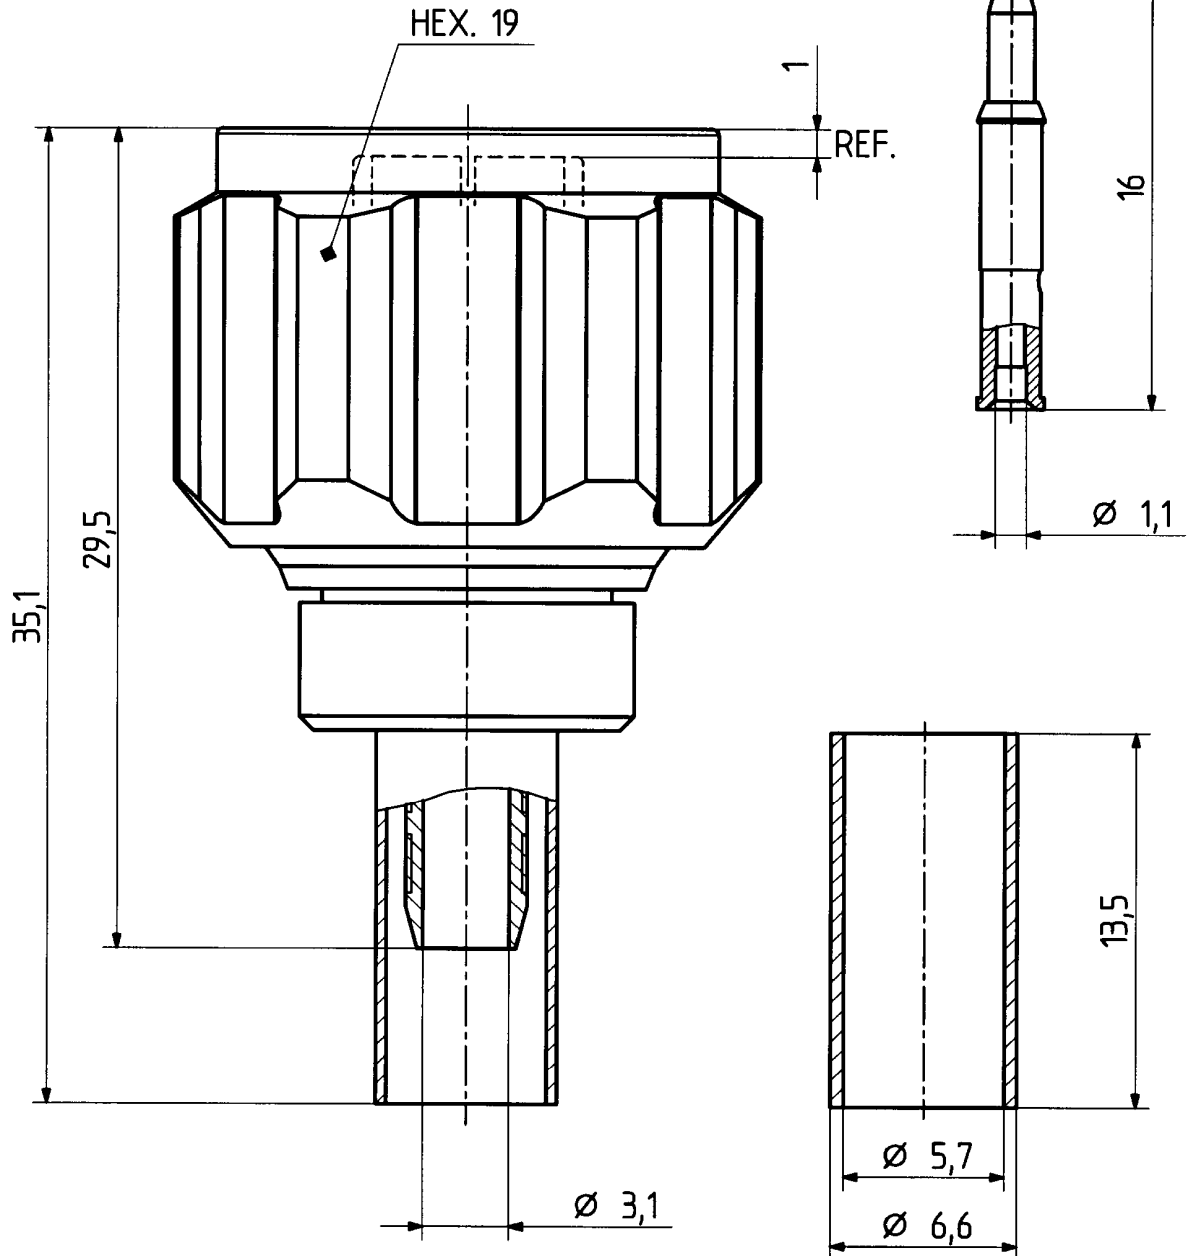

type : 11 N-50-3-29

	date	sign
drawn	04.05.00	4515/CHU
checked	11.5.00	4727/gmm
approved	11.5.00	4727/gmm

cable shortening dimension

scale 1:1

scale

4:1

HUBER + SUHNER RFX

drawing number

4.13.23379

Index

b

dimensions in mm

OZ drawing :