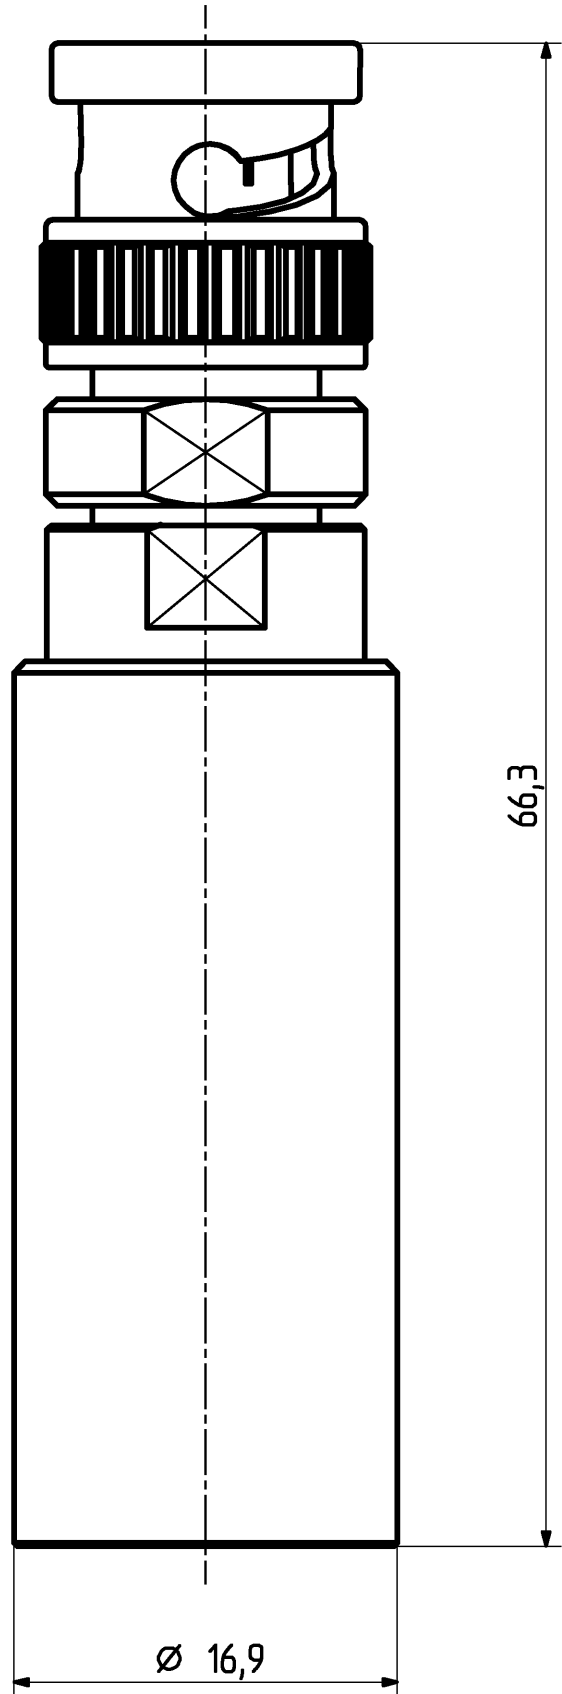

	date	sign
drawn	07.04.00	4527 thu
checked	see change document	
approved	see change document	

H+S 701 448.05

scale

HUBER + SUHNER WL

drawing number

23 010 688

Index

a

dimensions in mm

OZ drawing :