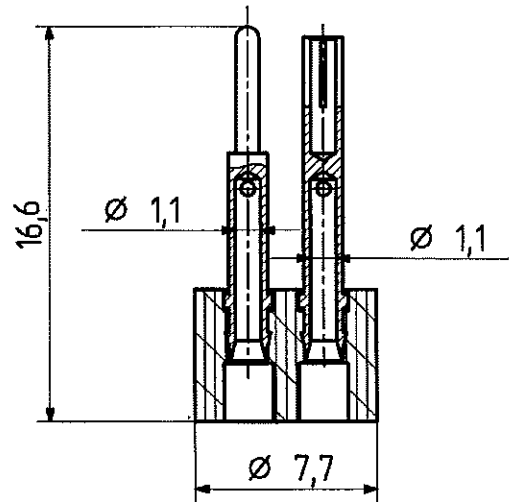

	date	sign
drawn	30.05.00	4726/Bom
checked	06.06.00	4515/GH
approved	06.06.00	4515/GH

cable shortening dimension

scale 1:1

scale
3,5 : 1

HUBER + SUHNER RFX

dimensions in mm

drawing number

4.13.00185

DZ drawing :

Index

d