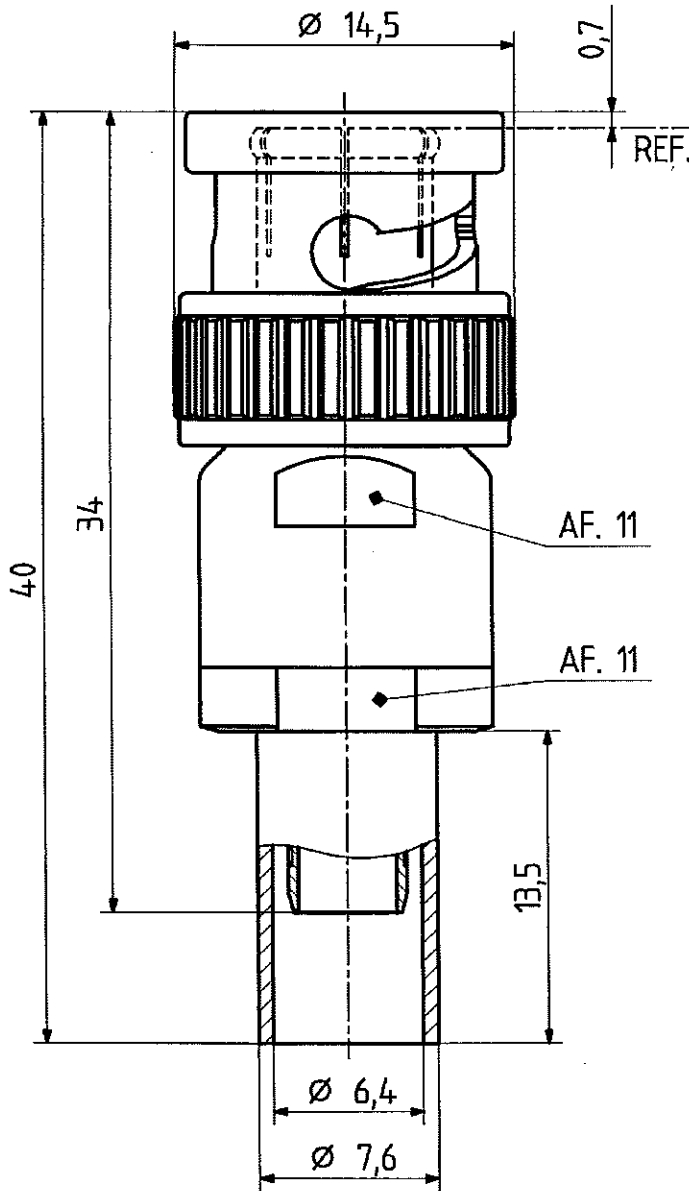

	date	sign
drawn	30.05.00	4726/Bom
checked	06.06.00	4515/GH
approved	06.06.00	4515/GH

cable shortening dimension

scale 1:1

scale
3,5 : 1

HUBER + SUHNER RFX

dimensions in mm

drawing number

4.13.00185

DZ drawing :

Index

d